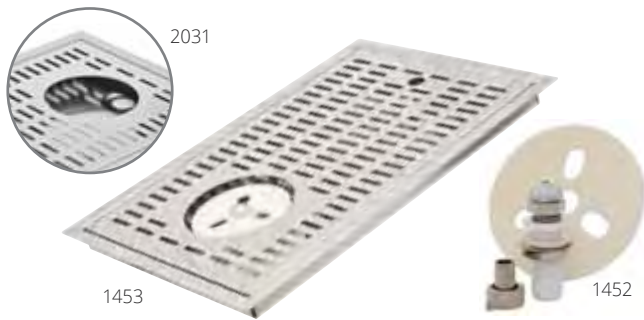

ART.-NR. | ORDER NO | **DIVERS**

EINLASSTROPFBLECH / GLÄSER-/SHAKER-DUSCHE

BUILT IN DRIP TRAY / GLASSES AND SHAKER SHOWER

M	Edelstahl / Kunststoff	Stainless steel / plastic
M	H/B/L: 2,5x31,3x48,0 cm	H/W/L: 0,98 x 12,3 x 18,8"
#	ohne Gläserdusche / without glasses shower: #2031	mit Gläserdusche / with glasses shower: #1453
#	Gläser-/ Shakerdusche / glasses and shaker shower: #1452