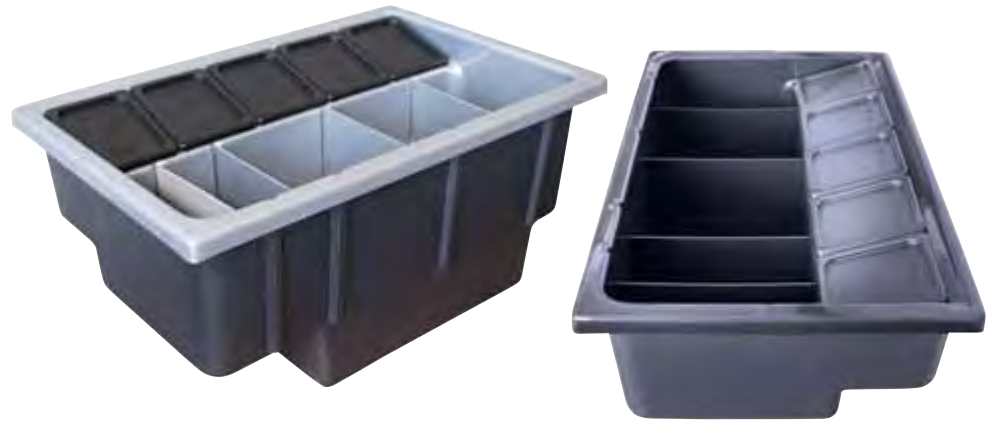

<b>H</b>	94,0 cm	37,0"
<b>C</b>	Zylinder silber/ Cylinder silver: #2297	
<b>C</b>	Zylinder Titanium gold/ Cylinder golden: #2971	
<b>C</b>	Kugel silber/ Sphere silver: #2298	
<b>C</b>	Kugel Titanium gold/ Sphere golden: #2970	